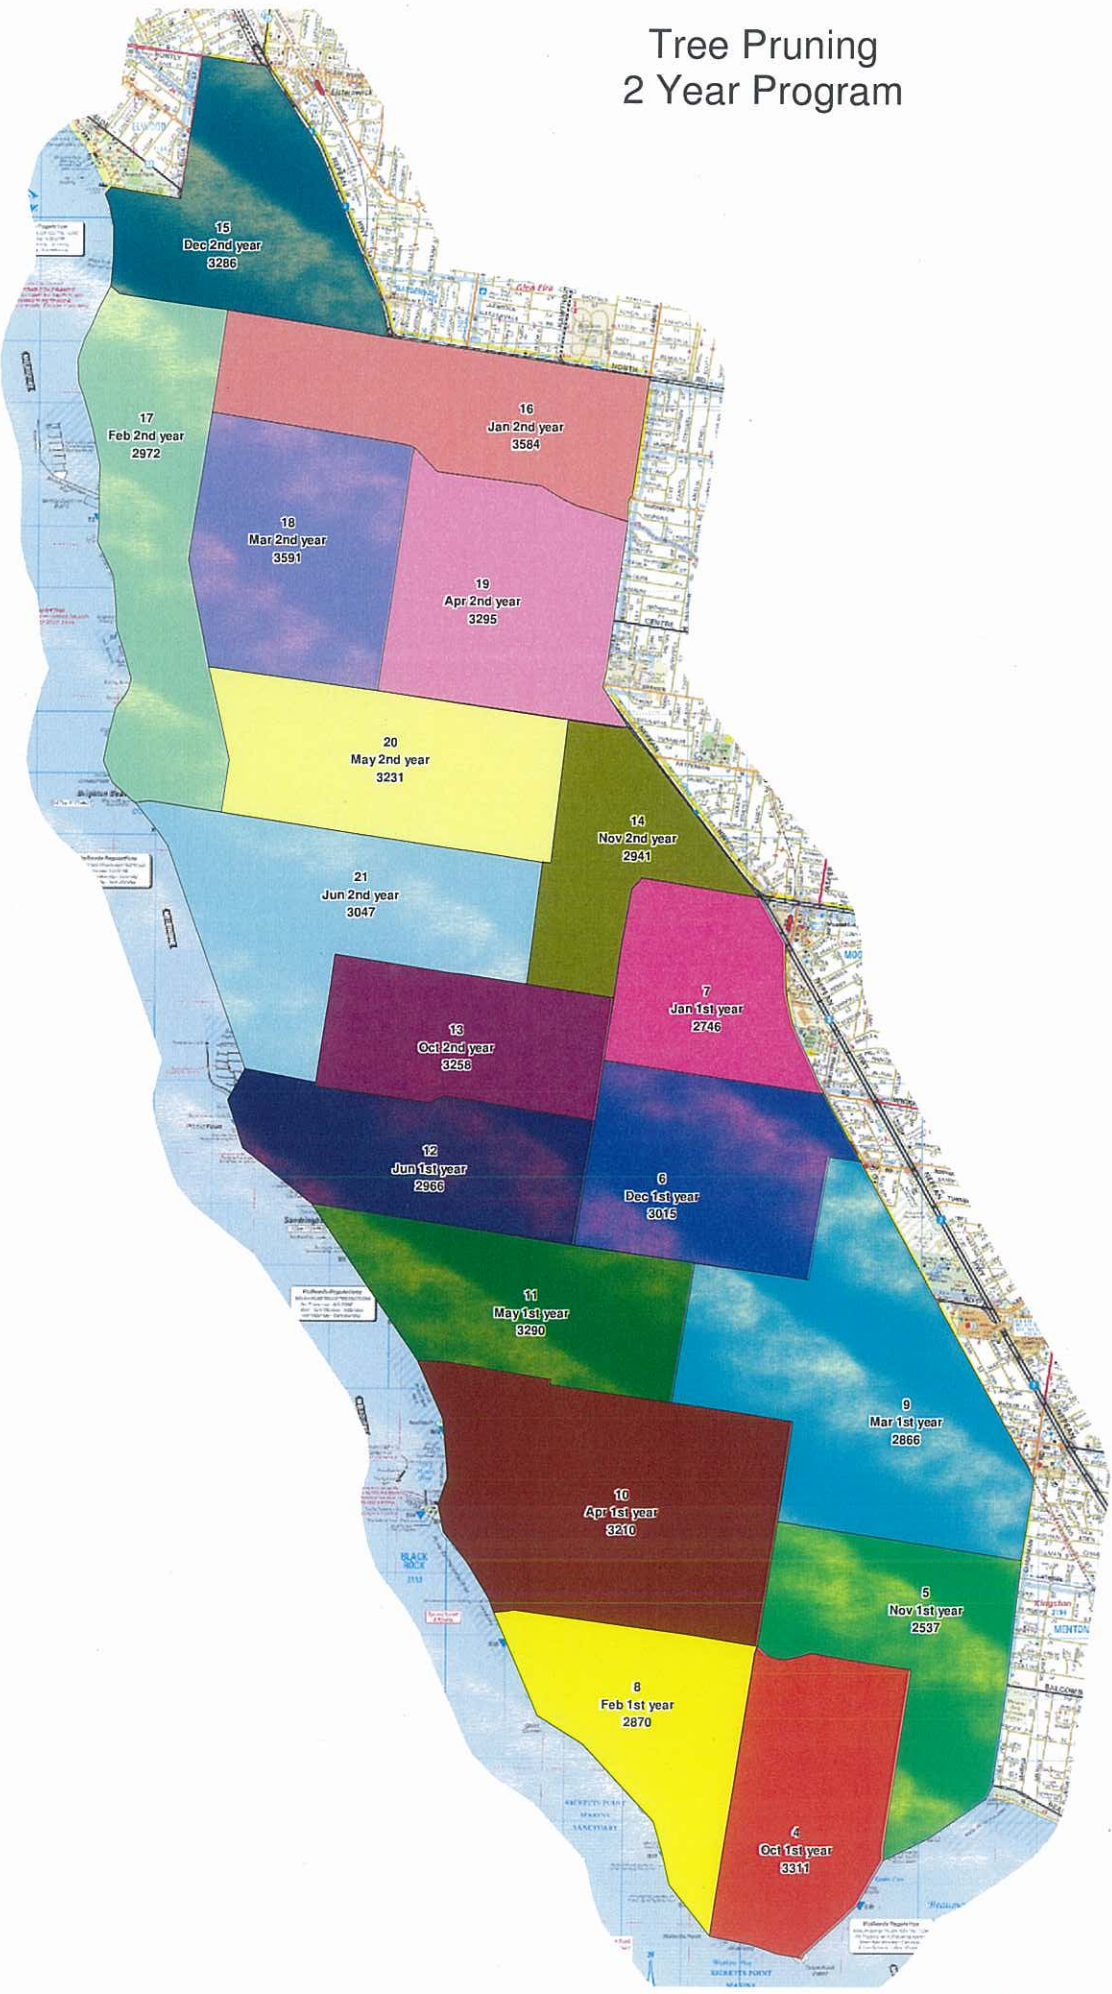

# Tree Pruning 2 Year Program

ID	Zone_Desc	Tree_Count
4	Oct 1st year	3,311
5	Nov 1st year	2,537
6	Dec 1st year	3,015
7	Jan 1st year	2,746
8	Feb 1st year	2,870
9	Mar 1st year	2,866
10	Apr 1st year	3,210
11	May 1st year	3,290
12	Jun 1st year	2,966
13	Oct 2nd year	3,258
14	Nov 2nd year	2,941
15	Dec 2nd year	3,286
16	Jan 2nd year	3,584
17	Feb 2nd year	2,972
18	Mar 2nd year	3,591
19	Apr 2nd year	3,295
20	May 2nd year	3,231
21	Jun 2nd year	3,047