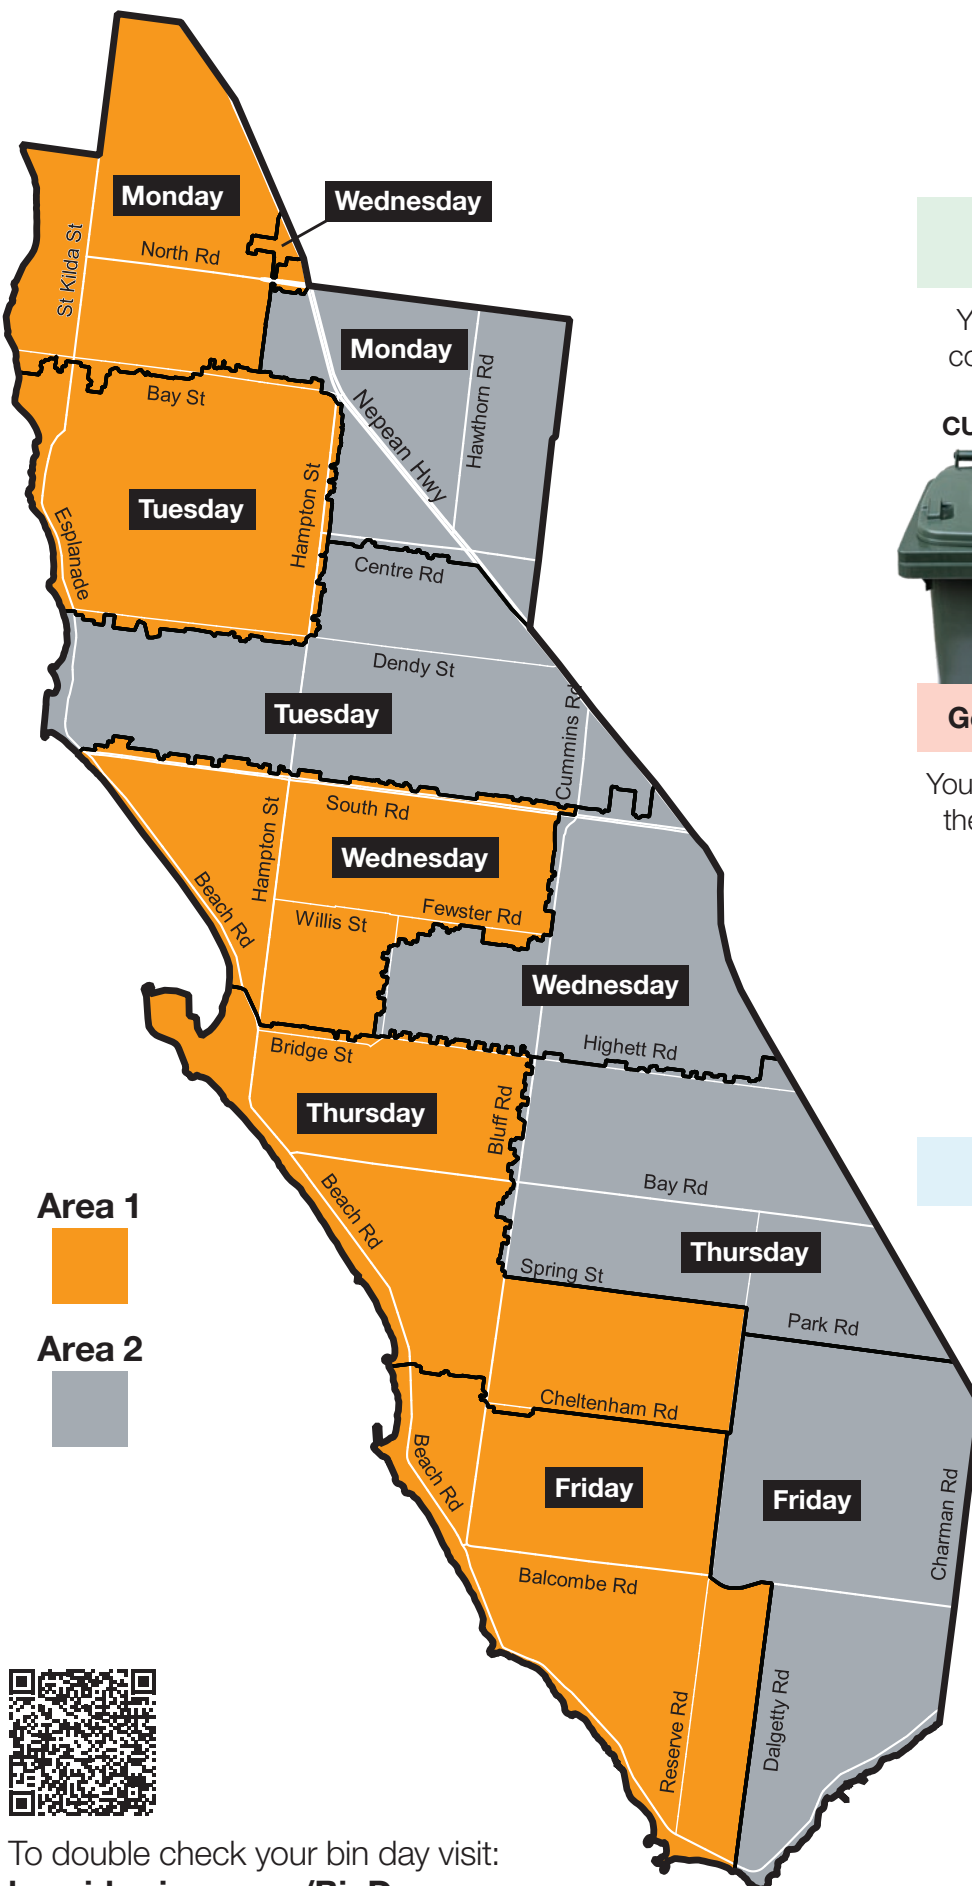

2022–2023 Recycling and Waste Collection Calendar

Area 1

Area 2

To double check your bin day visit:
bayside.vic.gov.au/BinDay

Food and green waste collected weekly

Your food and green waste bin will be collected every week on the same day.

CURRENT BIN

NEW BIN*

General waste collected fortnightly

Your general waste bin will be collected on the opposite week to your recycling bin.
 (*from September 2022)

Recycling collected fortnightly

Your recycling bin will be collected on the opposite week to your general waste bin.

2022–2023 Recycling and Waste Collection Calendar

CURRENT BIN → NEW BIN
from September 2022

General Waste collection

Recycling collection

Area 1

July 2022							August 2022							September 2022							October 2022						
S	M	T	W	T	F	S	S	M	T	W	T	F	S	S	M	T	W	T	F	S	S	M	T	W	T	F	S
					1	2	1	2	3	4	5	6					1	2	3							1	
3	4	5	6	7	8	9	7	8	9	10	11	12	13	4	5	6	7	8	9	10	2	3	4	5	6	7	8
10	11	12	13	14	15	16	14	15	16	17	18	19	20	11	12	13	14	15	16	17	9	10	11	12	13	14	15
17	18	19	20	21	22	23	21	22	23	24	25	26	27	18	19	20	21	22	23	24	16	17	18	19	20	21	22
24	25	26	27	28	29	30	28	29	30	31				25	26	27	28	29	30		23	24	25	26	27	28	29
31																					30	31					

Area 2

July 2022							August 2022							September 2022							October 2022						
S	M	T	W	T	F	S	S	M	T	W	T	F	S	S	M	T	W	T	F	S	S	M	T	W	T	F	S
					1	2	1	2	3	4	5	6					1	2	3							1	
3	4	5	6	7	8	9	7	8	9	10	11	12	13	4	5	6	7	8	9	10	2	3	4	5	6	7	8
10	11	12	13	14	15	16	14	15	16	17	18	19	20	11	12	13	14	15	16	17	9	10	11	12	13	14	15
17	18	19	20	21	22	23	21	22	23	24	25	26	27	18	19	20	21	22	23	24	16	17	18	19	20	21	22
24	25	26	27	28	29	30	28	29	30	31				25	26	27	28	29	30		23	24	25	26	27	28	29
31																					30	31					