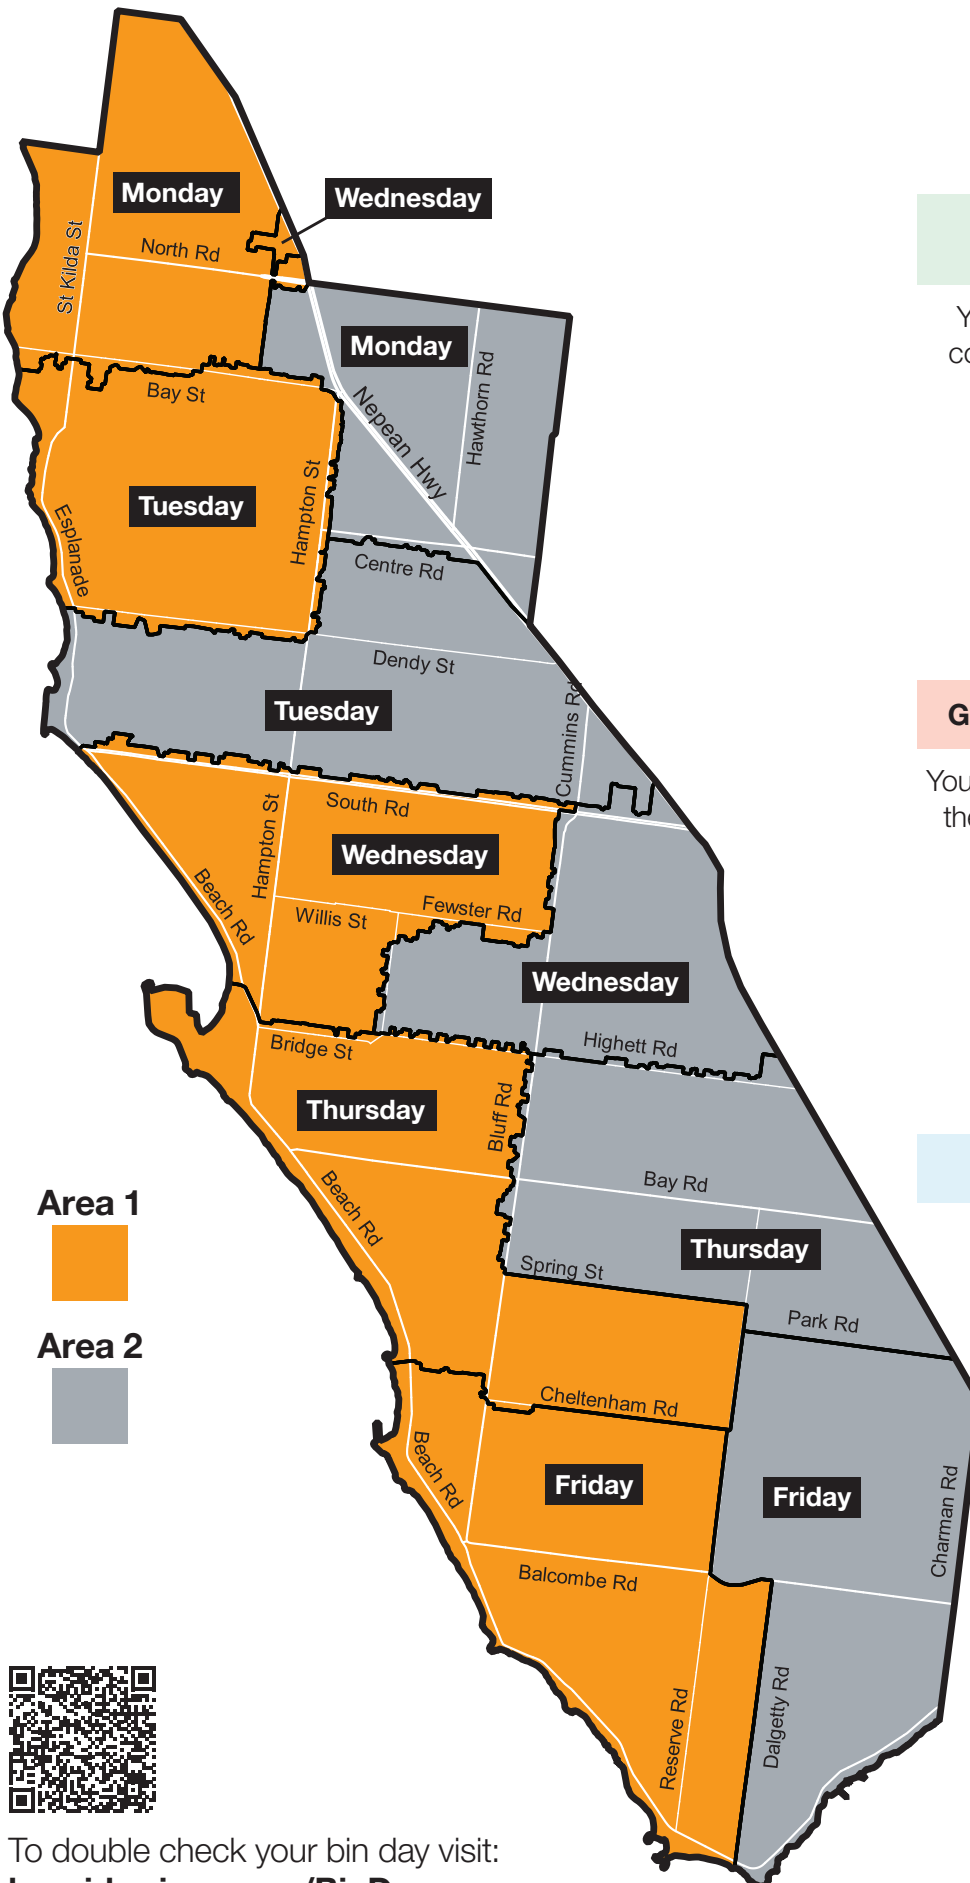

2022–2023 Recycling and Waste Collection Calendar

Area 1

Area 2

To double check your bin day visit:
bayside.vic.gov.au/BinDay

Food and green waste collected weekly

Your food and green waste bin will be collected every week on the same day.

General waste collected fortnightly

Your general waste bin will be collected on the opposite week to your recycling bin.

Recycling collected fortnightly

Your recycling bin will be collected on the opposite week to your general waste bin.

2022–2023 Recycling and Waste Collection Calendar

General Waste collection

Recycling collection

Area 1

July 2022							August 2022							September 2022							October 2022						
S	M	T	W	T	F	S	S	M	T	W	T	F	S	S	M	T	W	T	F	S	S	M	T	W	T	F	S
					1	2	1	2	3	4	5	6					1	2	3							1	
3	4	5	6	7	8	9	7	8	9	10	11	12	13	4	5	6	7	8	9	10	2	3	4	5	6	7	8
10	11	12	13	14	15	16	14	15	16	17	18	19	20	11	12	13	14	15	16	17	9	10	11	12	13	14	15
17	18	19	20	21	22	23	21	22	23	24	25	26	27	18	19	20	21	22	23	24	16	17	18	19	20	21	22
24	25	26	27	28	29	30	28	29	30	31				25	26	27	28	29	30		23	24	25	26	27	28	29
31																					30	31					

Area 2

July 2022							August 2022							September 2022							October 2022						
S	M	T	W	T	F	S	S	M	T	W	T	F	S	S	M	T	W	T	F	S	S	M	T	W	T	F	S
					1	2	1	2	3	4	5	6					1	2	3							1	
3	4	5	6	7	8	9	7	8	9	10	11	12	13	4	5	6	7	8	9	10	2	3	4	5	6	7	8
10	11	12	13	14	15	16	14	15	16	17	18	19	20	11	12	13	14	15	16	17	9	10	11	12	13	14	15
17	18	19	20	21	22	23	21	22	23	24	25	26	27	18	19	20	21	22	23	24	16	17	18	19	20	21	22
24	25	26	27	28	29	30	28	29	30	31				25	26	27	28	29	30		23	24	25	26	27	28	29
31																					30	31					