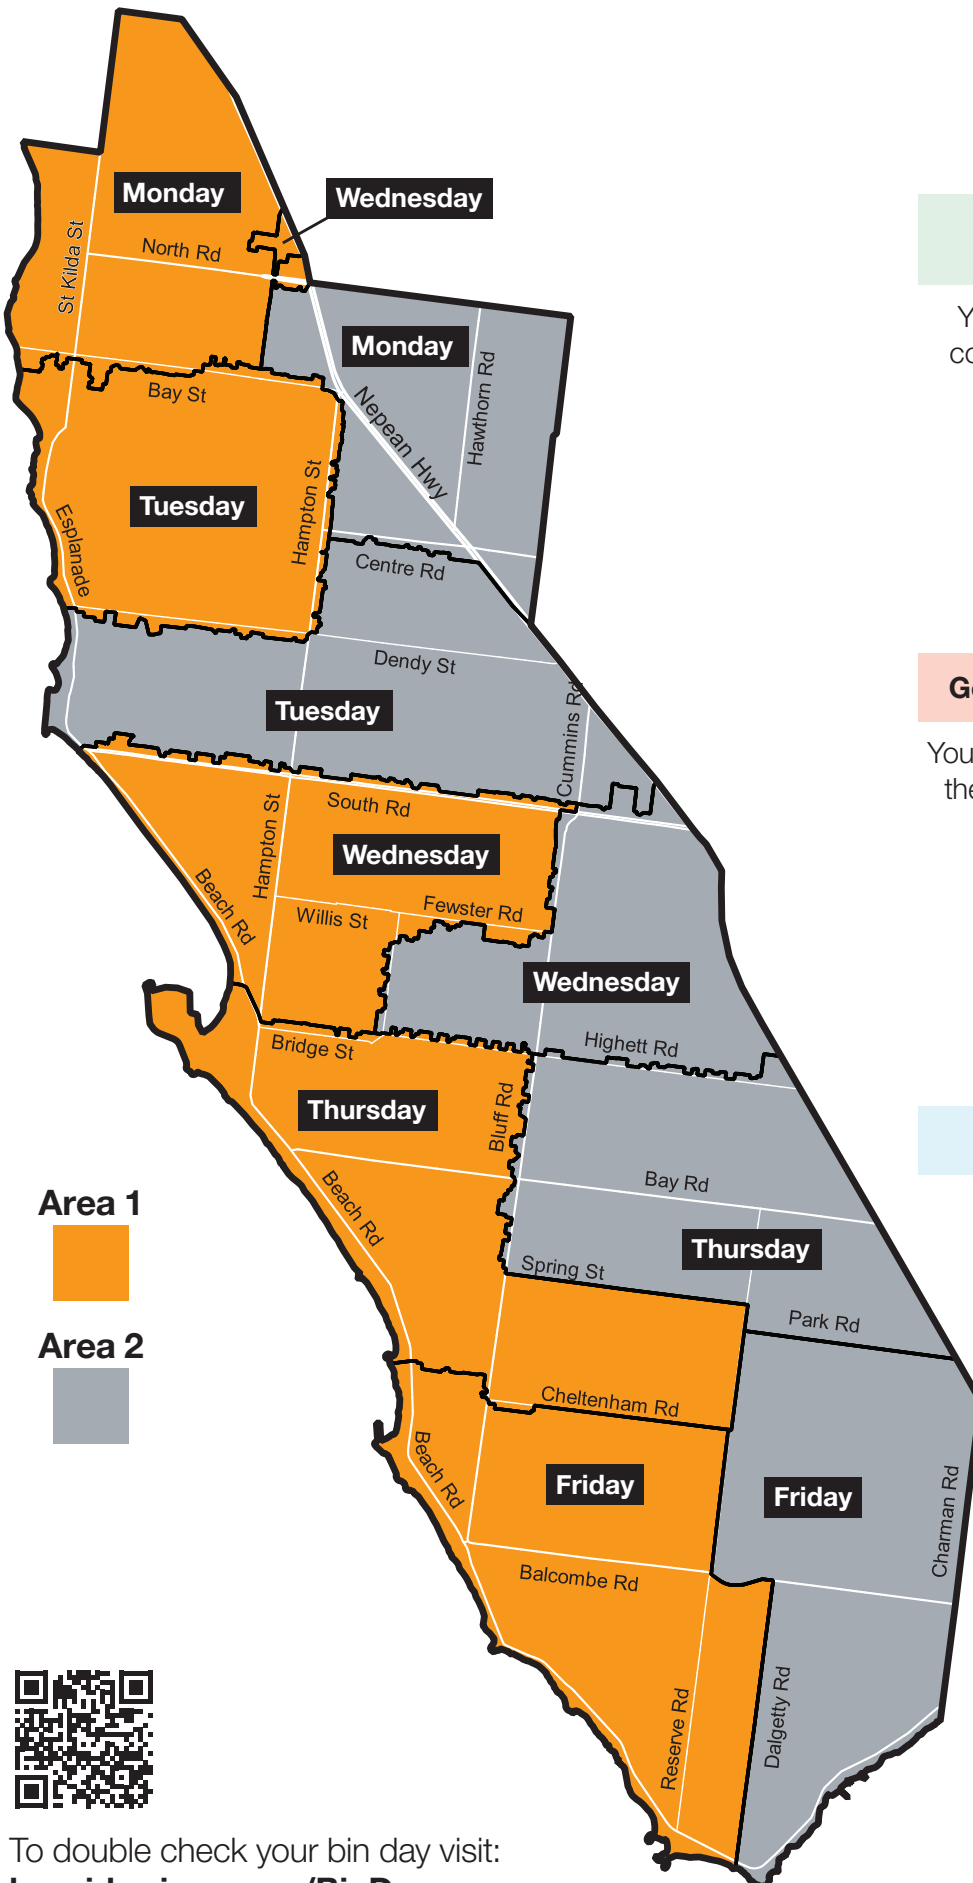

2023–2024 Recycling and Waste Collection Calendar

Food and green waste collected weekly

Your food and green waste bin will be collected every week on the same day.

General waste collected fortnightly

Your general waste bin will be collected on the opposite week to your recycling bin.

Recycling collected fortnightly

Your recycling bin will be collected on the opposite week to your general waste bin.

To double check your bin day visit:
bayside.vic.gov.au/BinDay

2023–2024 Recycling and Waste Collection Calendar

September 2023						
S	M	T	W	T	F	S
					1	2
3	4	5	6	7	8	9
10	11	12	13	14	15	16
17	18	19	20	21	22	23
24	25	26	27	28	29	30

October 2023						
S	M	T	W	T	F	S
1	2	3	4	5	6	7
8	9	10	11	12	13	14
15	16	17	18	19	20	21
22	23	24	25	26	27	28
29	30	31				

March 2024						
S	M	T	W	T	F	S
					1	2
3	4	5	6	7	8	9
10	11	12	13	14	15	16
17	18	19	20	21	22	23
24	25	26	27	28	29	30
31						

April 2024						
S	M	T	W	T	F	S
	1	2	3	4	5	6
7	8	9	10	11	12	13
14	15	16	17	18	19	20
21	22	23	24	25	26	27
28	29	30				