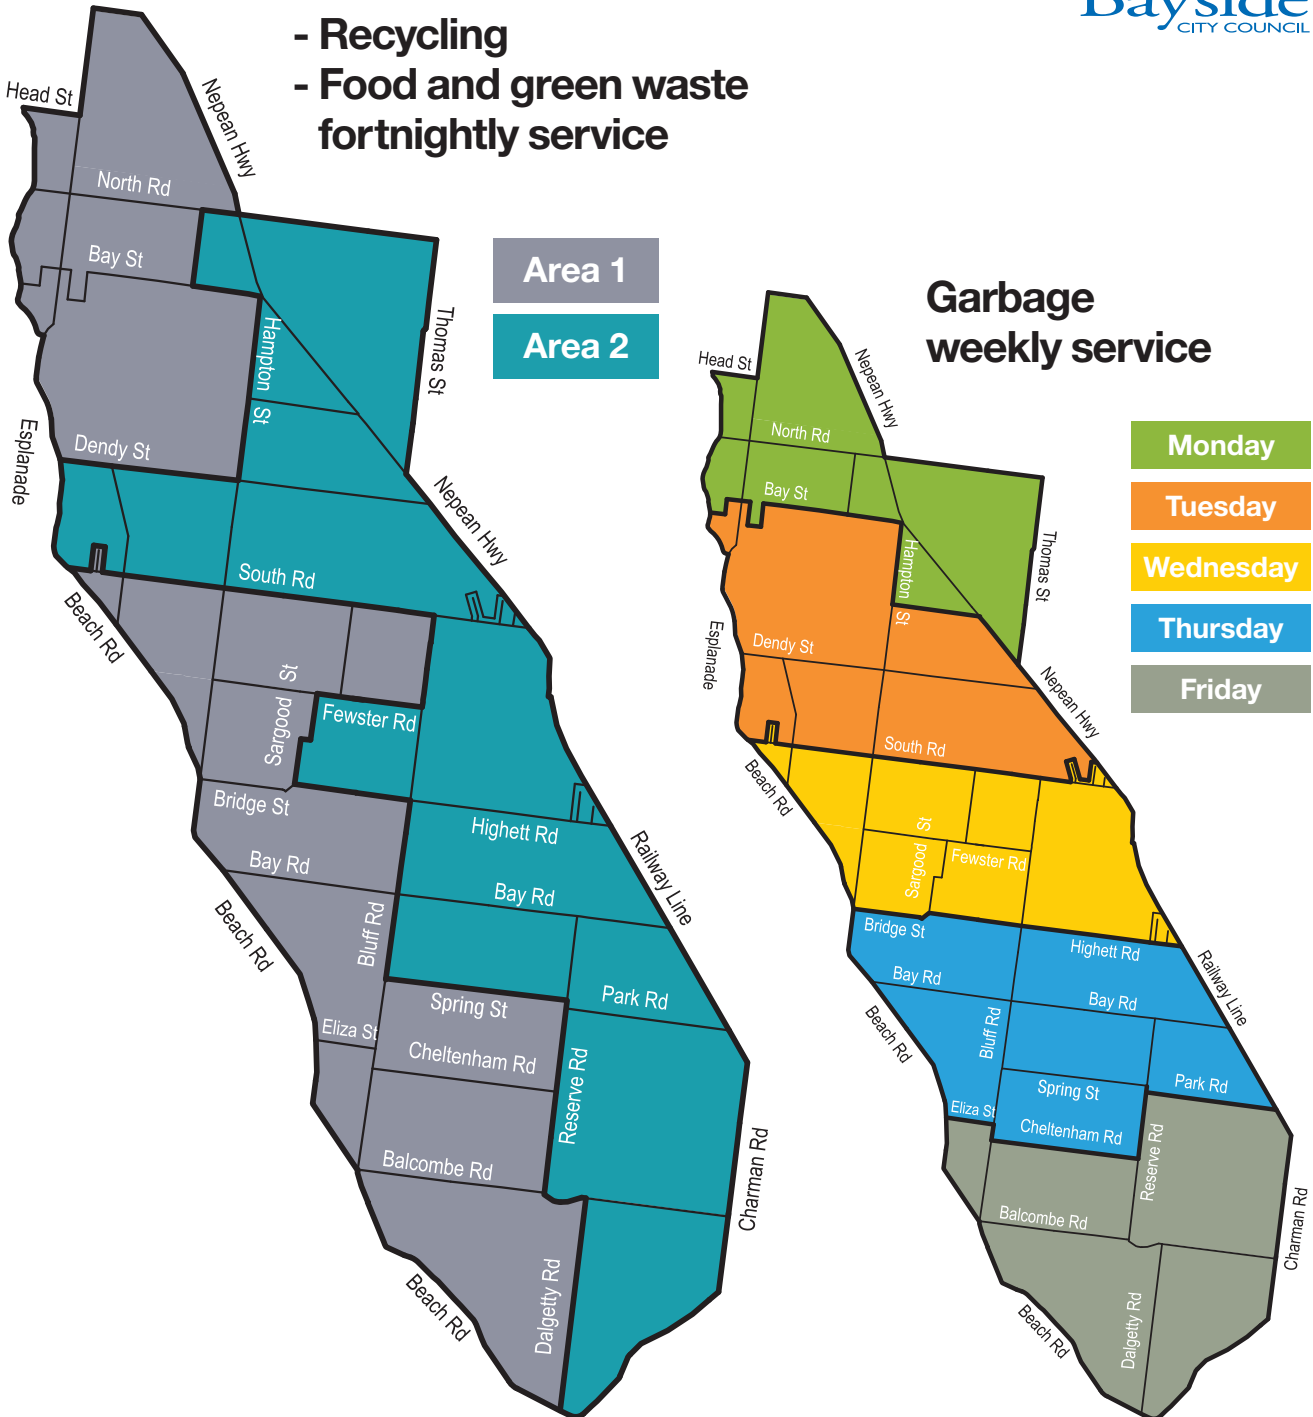

2019–2020 Recycling and Waste Collection Calendar

To check your fortnightly recycling and food and green waste collection dates, simply find the area you live in and match the area colour on the calendar.

Your recycling bin will be collected on the opposite week to your food and green waste bin.

Your garbage bin will be collected every week on the same day.

For all collection information visit bayside.vic.gov.au or call 9599 4444