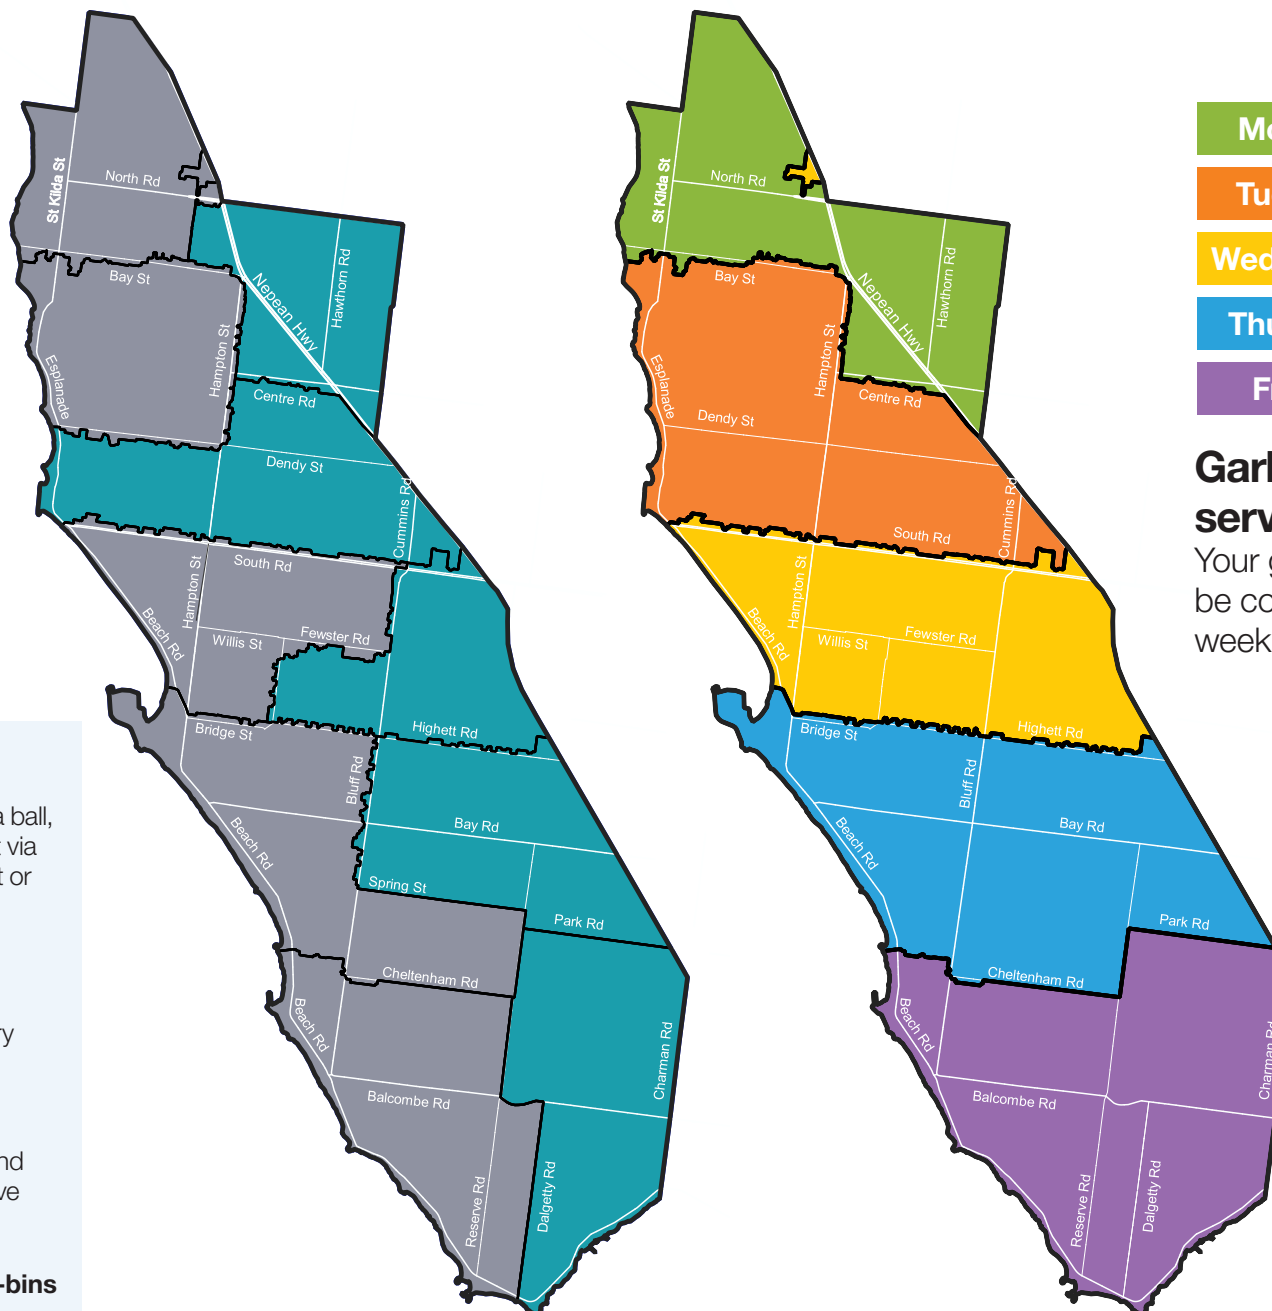

2021–2022 Recycling and Waste Collection Calendar

Area 1

Area 2

Recycling, food and green waste fortnightly service

Your recycling bin will be collected on the opposite week to your food and green waste bin.

If in doubt, leave it out – or check bayside.vic.gov.au/what-can-go-your-bins

Monday

Tuesday

Wednesday

Thursday

Friday

Garbage weekly service

Your garbage bin will be collected every week on the same day.

Area 2

July 2021							August 2021							September 2021						
S	M	T	W	T	F	S	S	M	T	W	T	F	S	S	M	T	W	T	F	S
				1	2	3	1	2	3	4	5	6	7				1	2	3	4
4	5	6	7	8	9	10	8	9	10	11	12	13	14	5	6	7	8	9	10	11
11	12	13	14	15	16	17	15	16	17	18	19	20	21	12	13	14	15	16	17	18
18	19	20	21	22	23	24	22	23	24	25	26	27	28	19	20	21	22	23	24	25
25	26	27	28	29	30	31	29	30	31					26	27	28	29	30		

April 2022							May 2022							June 2022						
S	M	T	W	T	F	S	S	M	T	W	T	F	S	S	M	T	W	T	F	S
					1	2	1	2	3	4	5	6	7				1	2	3	4
3	4	5	6	7	8	9	8	9	10	11	12	13	14	5	6	7	8	9	10	11
10	11	12	13	14	15	16	15	16	17	18	19	20	21	12	13	14	15	16	17	18
17	18	19	20	21	22	23	22	23	24	25	26	27	28	19	20	21	22	23	24	25
24	25	26	27	28	29	30	29	30	31					26	27	28	29	30		